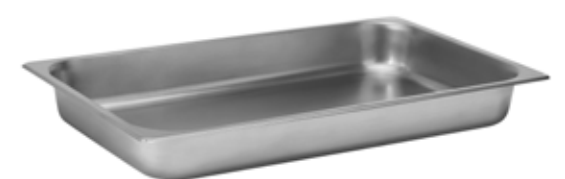

Multi-Chef™ Rectangular Full Size Steam Pan
9.51 QT/9 L
20.9x12.8x2.6 in
53.1x32.5x6.6 cm
Item # SMM015