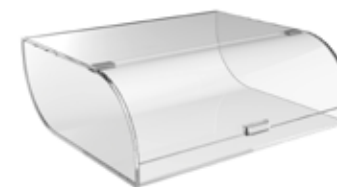

Single Tier Acrylic Bakery Case
15x12.75x5.25 in
38.1x32.4x13.34 cm
Item # BAKST2248