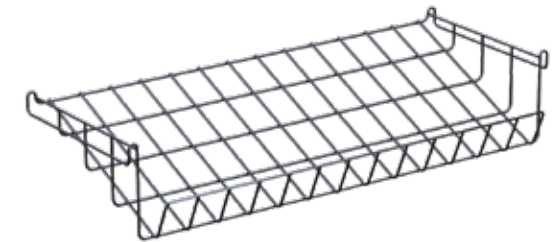

NRA 2023 NEW PRODUCTS LAUNCH

MODULITE™

Modular F+B shelving system

Modulite™ is the perfect solution for all your food service needs, whether it's a pop-up market, grab-and-go concept, back bar, sweet station, reception, or any other event limited only by your creativity. With the ability to customize your cart and choose from a variety of accessories designed with you in mind, the possibilities are endless.

If you need to serve a larger volume of food and beverages, you can easily connect two carts together to create a long and impressive stand that will suit all types of events and needs.

Our carts are fully mobile, making it easy to transport your offerings wherever you need them to be. Experience the flexibility and convenience of Modulite™ for yourself.

CREATE YOUR OWN CART

Modulite™ & mobile shelving system

Modulite™ Cart Frame
w/bamboo base and 4 rotating wheels
36x20x56.2 in
91.4x50.8x143 cm
Item # MC-Base

Modulite™ EZ-SERV® Kit
Includes 5 EZ-SERV containers (1.3 gallons each), wall bracket, catch tray
34x5.5x29 in
86.4x14x73.6 cm
Item # EZS-K

Modulite™ PRO BULK® Kit
Includes 6 PRO-BULK containers (3.5 gallons each), matching shelf, catch tray
33.5x19x27 in
85.1x48.3x68.6 cm
Item # PB-K

Modulite™ Chalkboard Sign
32.4x0.3x7.9 in
82.3x.76x20.1 cm
Item # MC-TS