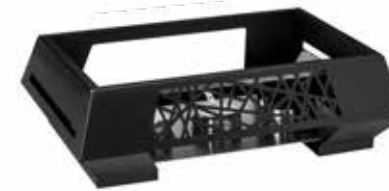

GEO Multi-Chef™ 7" Black Warmer
3 Fuel Holders & Burner Stand
26.5x16x7.25 in
67.3x40.6x18.4 cm
Item # SM384