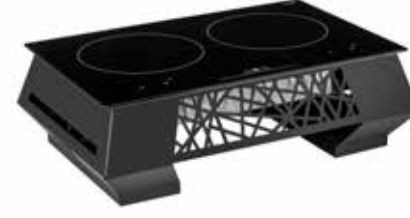

Mosaic Multi-Chef™ 10" Black Matte Warmer Kit
3 Fuel Holders, Reversible
Burner Stand & Grill
23.25x13.5x10.38 in
59.06x34.29x26.37 cm
Item # SK053

TOUCH-TOP INDUCTION CHAFERS

Multi-Chef™ 5" Blk Double Induction Kit with Touch-Top Controls
21.5x13.5x5.75 in
54.6x34.3x14.6 cm
Item # SK075

Multi-Chef™ 5" Stainless Steel Double Induction Kit with Touch-Top Controls
21.5x13.5x5.75 in
54.6x34.3x14.6 cm
Item # SK074

Iris™ Multi-Chef™ 7" Stainless Steel Double Induction Kit with Touch-Top Controls
21.5x13.5x8 in
54.6x33x20.3 cm
Item # SK069

Diamond Multi-Chef™ 7" Black Double Induction Kit with Touch-Top Controls
25.5x16x8 in
64.77x40.64x20.32 cm
Item # SK067

Diamond Multi-Chef™ 7" Stainless Steel Double Induction Kit with Touch-Top Controls
25.5x16x8 in
64.77x40.64x20.32 cm
Item # SK068