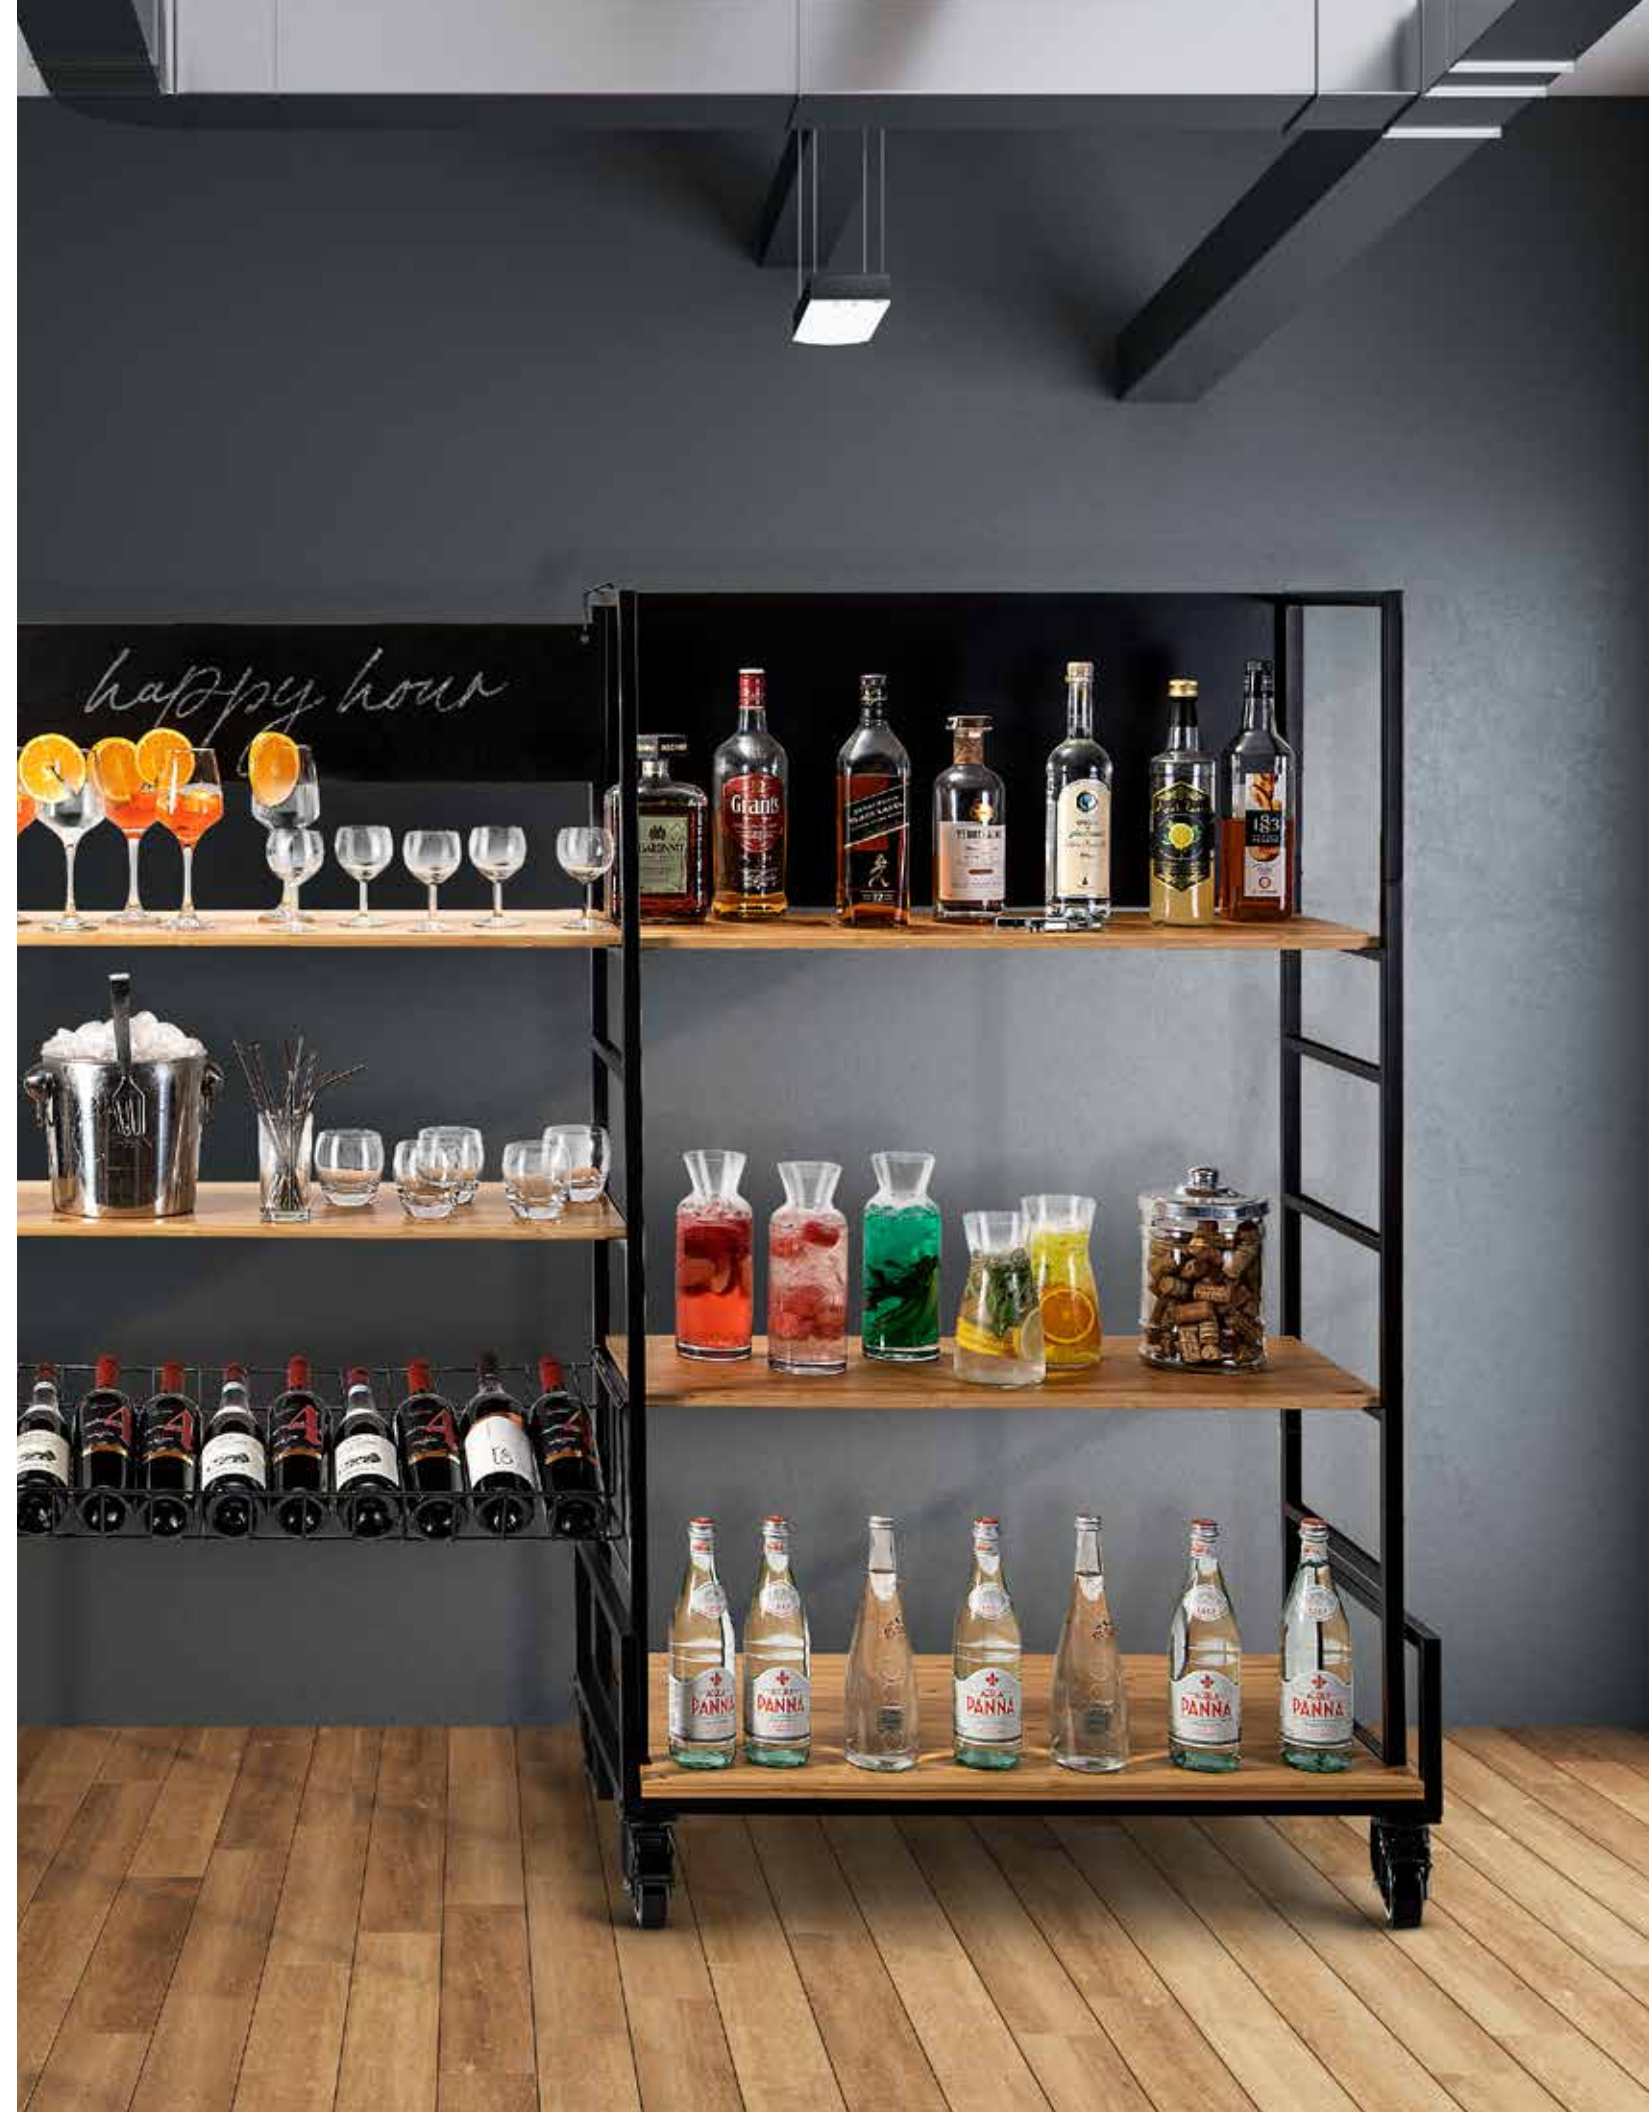

Modulite™ Bamboo Shelf
33.5x12.4x1.6 in
85.1x31.5x4.1 cm
Item # MC-BS1

CUSTOMERS CHOICE

Modulite™ Kit A
Includes cart frame with wheels, 5 EZ-SERV containers (1.3 gallons each), wall bracket, catch tray, 3 bamboo shelves, 1 wire basket
36x20x71.6 in
91.4x50.8x181.9 cm
Item # MC-EZS5

Modulite™ Kit B
Includes cart frame with wheels, 6 PRO-BULK containers (3.5 gallons each), wall bracket, catch tray, 1 bamboo shelf, 1 wire basket
36x20.5x60 in
91.4x52.1x152.4 cm
Item # MC-PB6

Modulite™ Kit C
Includes cart frame with wheels, 3 bamboo shelves, 1 wire basket, 1 chalkboard sign
36x20x56.2 in
91.4x50.8x142.7 cm
Item # MC-Basic